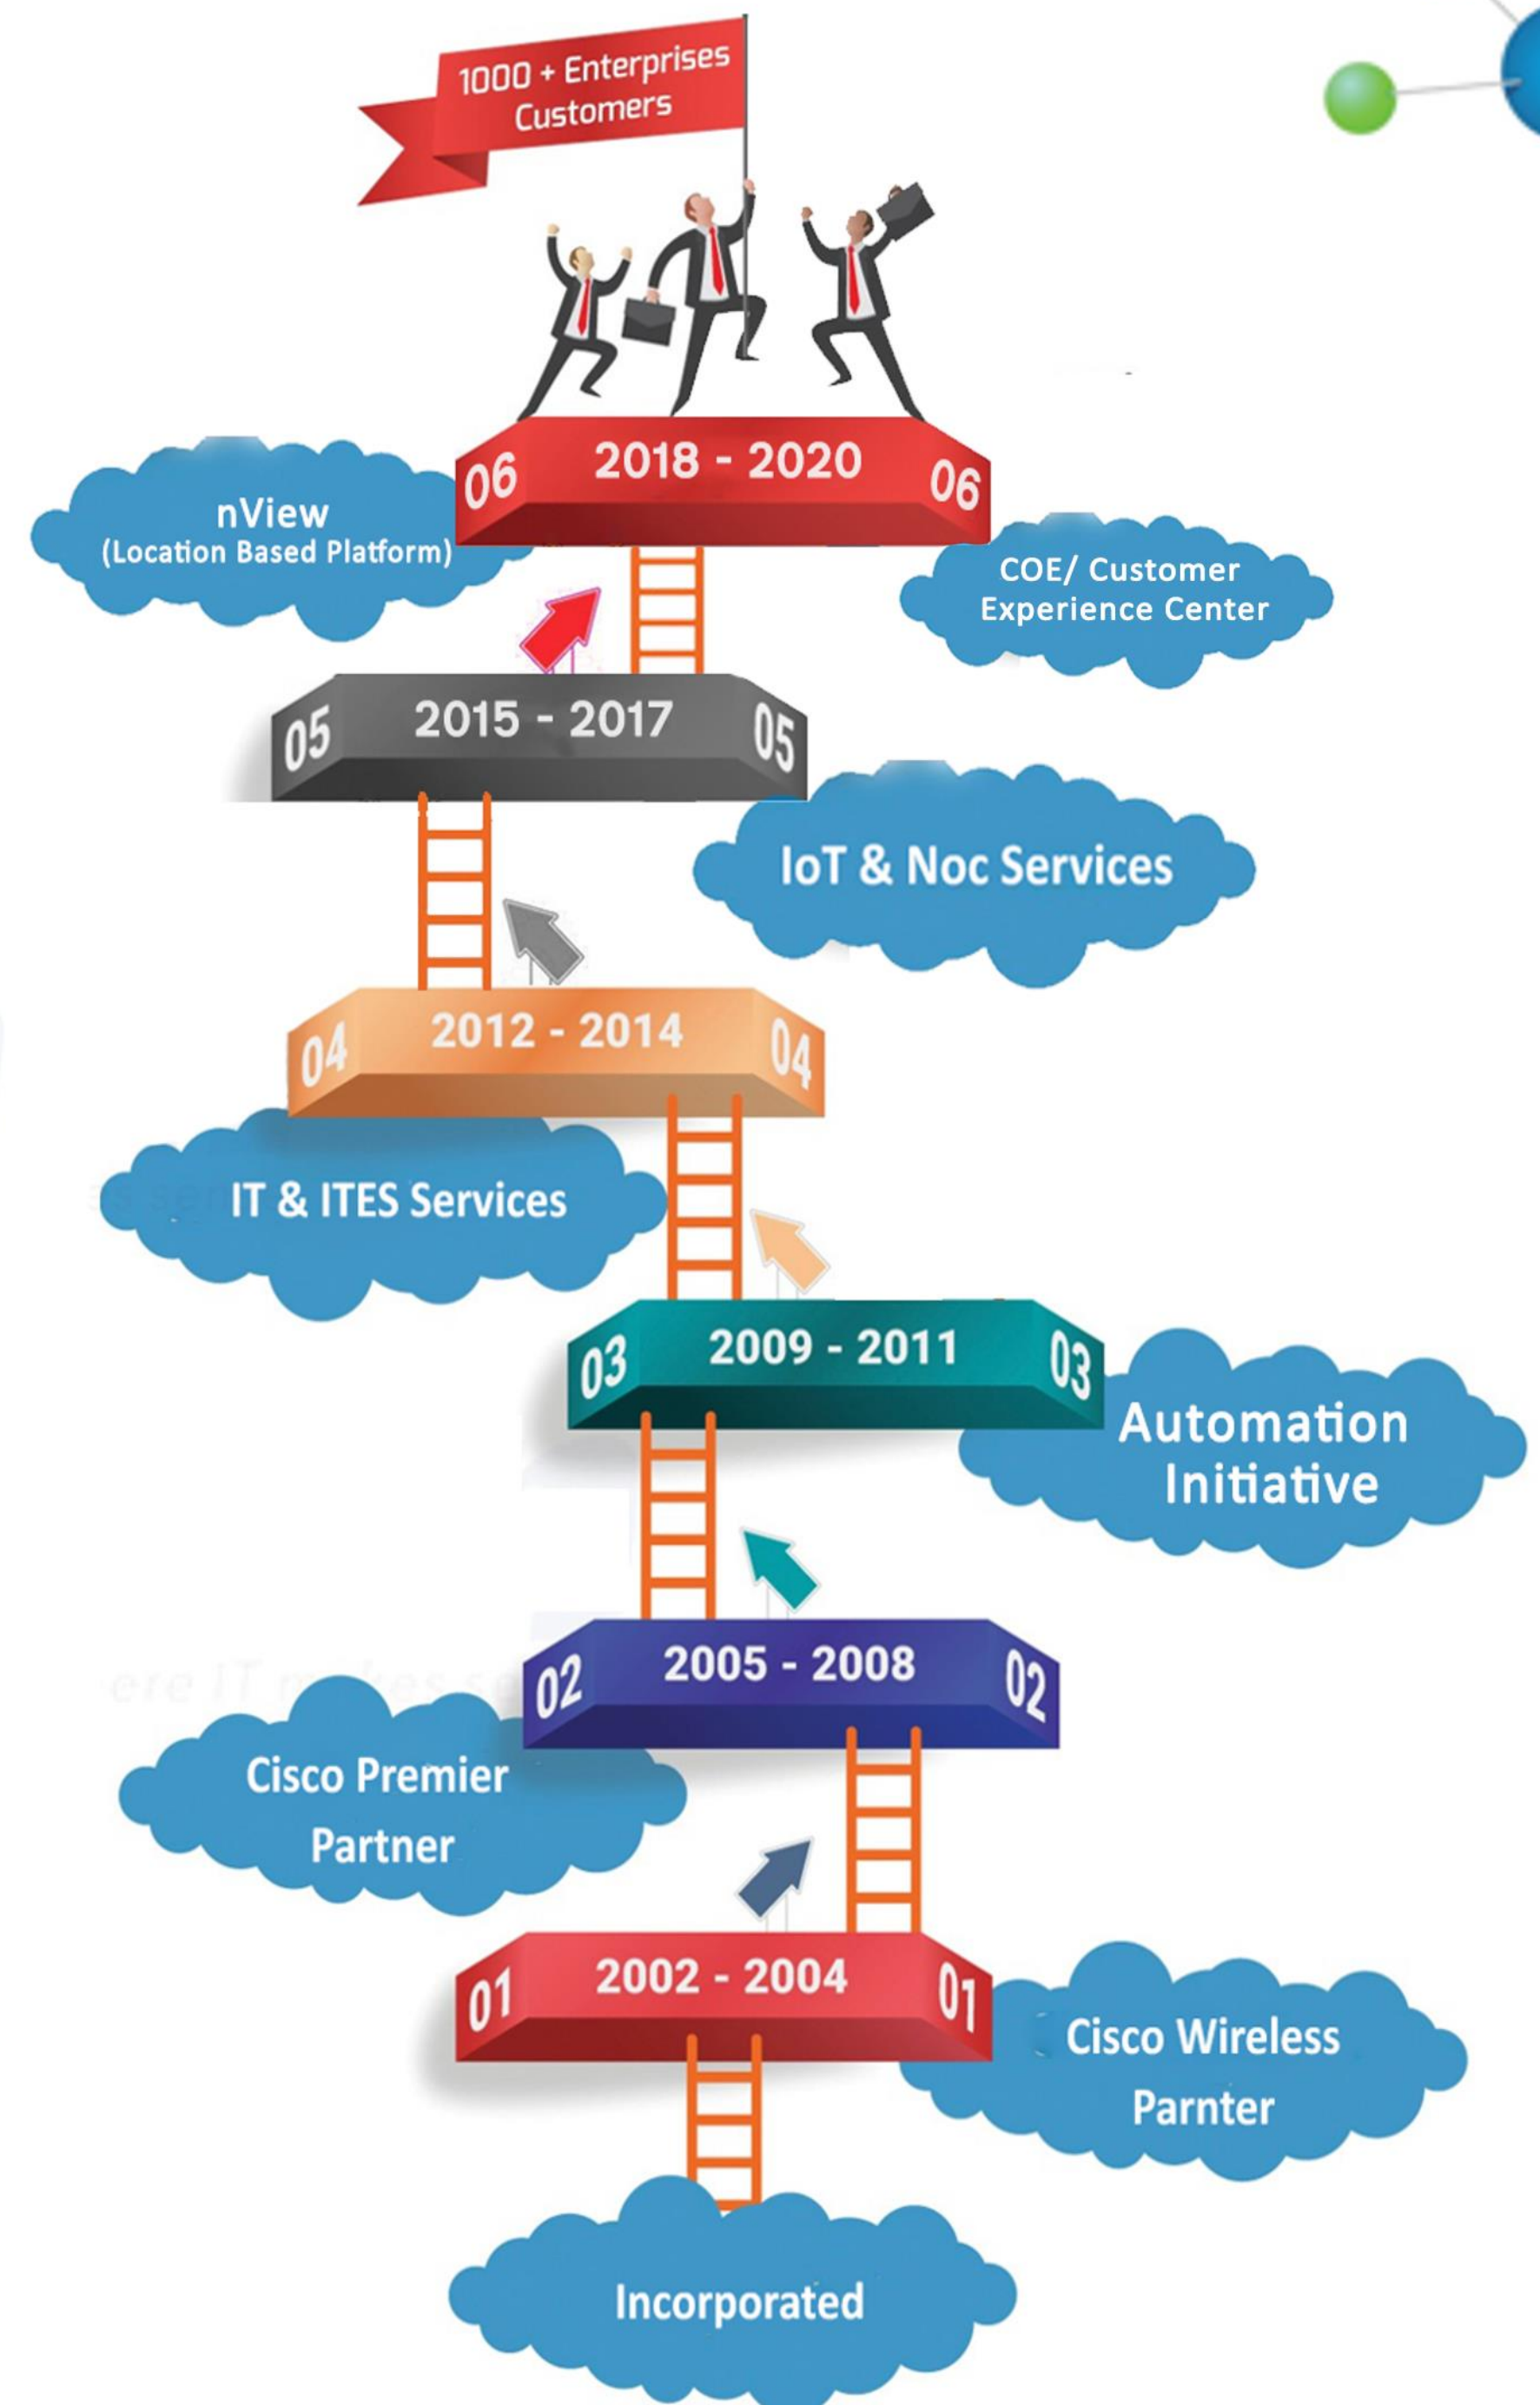

OUR History

01. 2002 - 2004

- › Incorporated
- › Cisco Certified Advanced WLAN Partner

02. 2005 - 2008

- › Implemented First Mesh Network In India.
- › Certified Cisco Premier Partner
- › Won IIMB campus wlan project against tier 1 partners
- › First RFID implementation

03. 2009 - 2011

- › Started Wireless Consultation Services
- › Automation initiative
- › A state of art fully equipped wireless and RFID Lab, first of its kind in India

04. 2012 - 2014

- › First Automated Driver Testing Track implementation in Kerala
- › Entered into IT and Defence Segment
- › Expanded aggressively into IT & ITES verticals

05. 2015 - 2017

- › Banked more than 1000 enterprises customers across verticals
- › Started IoT division and Network Automation
- › Started Network Operations Center (NOC)

06. 2018 - 2020

- › One patent sanctioned and one filed
- › Developed nView platform and ERP applications
- › Won Cisco Partner Innovation Challenge 2020
- › Launched Center of Excellence (CoE) LAB
- › Achieved 135 black belt certifications

nipun
Where IT makes sense